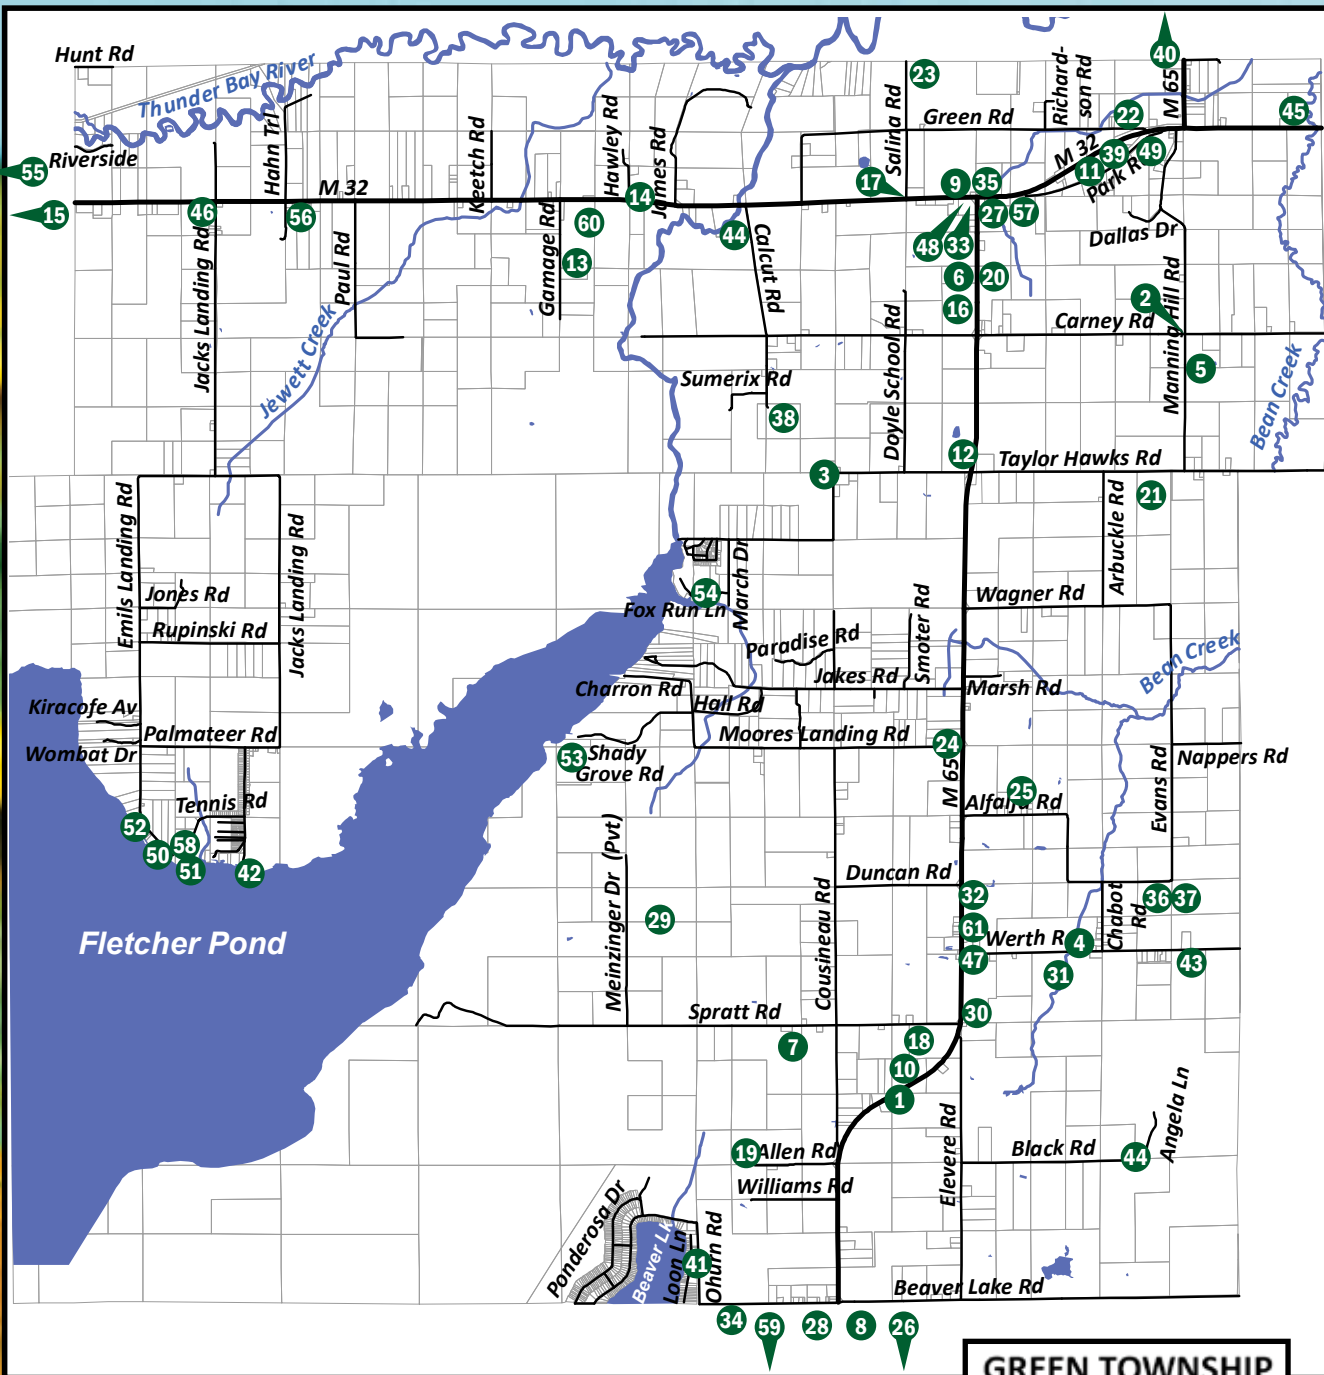

A
Community
That Cares

MAP OF GREEN TOWNSHIP

BUSINESS AND RECREATION AREAS

Created By
The Green Township
Planning Commission

For more information,
please visit
www.greentownshipmi.org

Please match the numbers
to the entity listed
on the back of this flyer
for contact information.

WELCOME...

GREEN TOWNSHIP
ALPENA COUNTY, MICHIGAN
2650 Calcut Road
Lachine, MI 49753
989-379-2398

2012